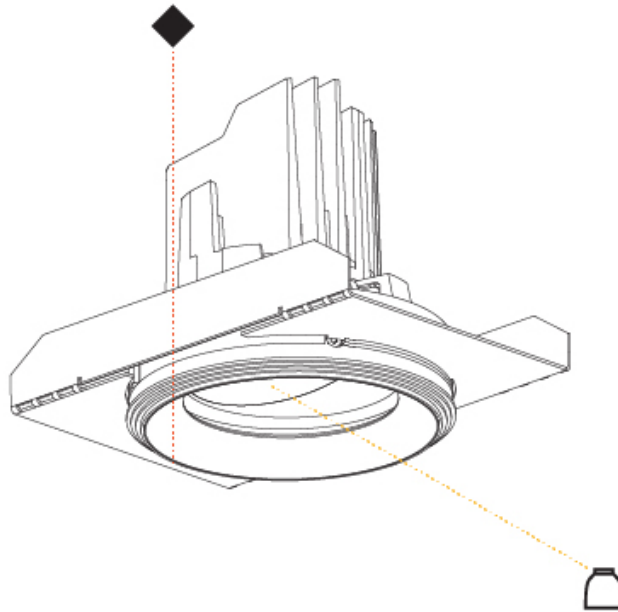

BIONIQ ROUND SEMI ADJUSTABLE TRIMLESS

A35200-

PROJECT

TYPE

SPECIFIER

QUANTITY

DATE