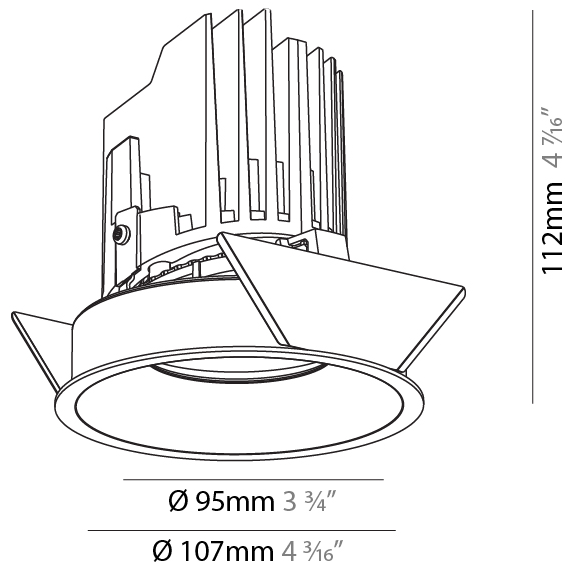

PHYSICAL

Shape: Round
Diameter (mm): 107
Diameter (in): 4 3/16
Height (mm): 112
Height (in): 4 7/16
Ceiling Thickness (mm): 10 / 12.5 / 15
Ceiling Thickness (in): 3/8 or 1/2 or 9/16
Min. Recessing Depth (mm): 130
Min. Recessing Depth (in): 5 1/8
Light Distribution: Adjustable / Downlight
Weight (kg): 0.485
Weight (lbs): 1.07
Fixture Finish: SSR / BKV / CWI / CRY / HAB / LAG / UFT / ITA / RUA / RUR / MIC / FTG / MYG / TWT / LOD / PUS / FRO / FUP / KIA / POP / BLS / SPG / MEY / GOH / GUM / CHC / COM / ABZ / JAG / OBR / MOS / ROR
Fixture Material: Aluminum Die Cast
Cut-out Measurements: 98mm / 3 7/8"

ELECTRICAL

Lamp Type: LED (Zhaga Standard)
Input Wattage (W): 15.5
Total Output Wattage (W): 13
Dimming: Tri-Mode (Non-Dimming and Phase Dimming (120Vac only) and 0-10V Dimming)
Driver Included: No
Driver Location: Recessed Housing
Driver Type: Constant Current - Universal
Driver Class: Class 2
Housing: See components
Input Voltage (V): 120 - 277
Constant Current (MA): 500

LED

Number of LEDs: 1
Color Temperature (°K): 2700 / 3000 / 3500 / 4000
Max. Delivered Lumen (lm): 940 / 980 / 1029 / 1050
Nominal Lumen (lm): 1386 / 1438 / 1511 / 1542
CRI: >90 CRI
Lamp Life (hrs): 50000

OPTICAL

Reflector: 20 / 40 / 60
Adjustability: Rotational 355°, Tilt 10°

RATINGS AND CERTIFICATIONS

Certified By: Certified for North American Standards
IP rating: IP20