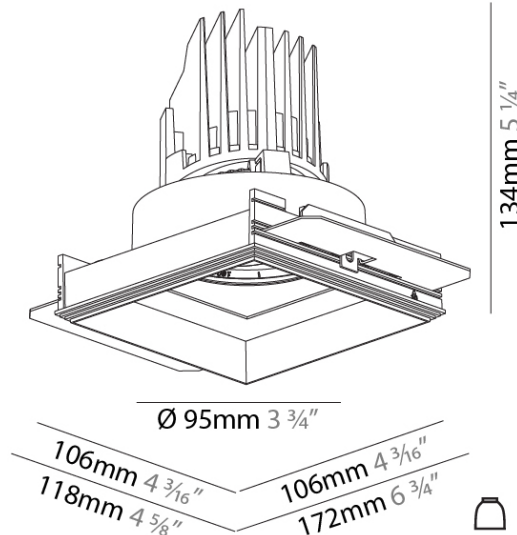

ELECTRICAL

Lamp Type: LED (Zhaga Standard)
Input Wattage (W): 15.5
Total Output Wattage (W): 14.5
Dimming: Tri-Mode (Non-Dimming and Phase Dimming (120Vac only) and 0-10V Dimming)
Driver Included: No
Driver Location: Recessed Housing
Driver Type: Constant Current - Universal
Driver Class: Class 2
Housing: See components
Input Voltage (V): 120 - 277
Constant Current (MA): 500

LED

Number of LEDs: 1
[Color Temperature (°K): 2700 / 3000 / 3500 / 4000](#)
Max. Delivered Lumen (lm): 940 / 980 / 1029 / 1050
Nominal Lumen (lm): 1386 / 1438 / 1511 / 1542
CRI: >90 CRI
Efficiency (%): 87.9 / 88.4 / 87.9
Lamp Life (hrs): 50000
Upon Request: RGB-W Tunable White Special Color Temperature
Special LED

OPTICAL

[Reflector°: 20 / 40 / 60](#)
Adjustability: Rotational 355°; Tilt 30°
Upon Request: Special Beam Angles

RATINGS AND CERTIFICATIONS

© 2024 Zaneen LLC, 10000 180-3382, F 416-247-9319, www.zaneen.com

Available for international specifications by adding "INT" at the end of the existing Model #. For assistance on 'custom' specifications, contact zteam@zaneen.com.
Certified By: Certified for North American Standards
In a constant effort to supply the best product, we reserve the right to change specifications or materials without notice. The most recent specification sheets are found at zaneen.com
IP rating: IP20