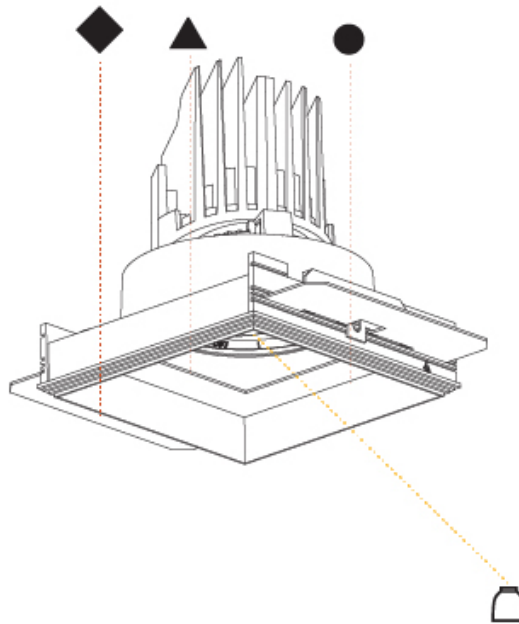

BIONIQ SQUARE ADJUSTABLE COMFORT TRIMLESS

A35212-

PROJECT

TYPE

SPECIFIER

QUANTITY

DATE