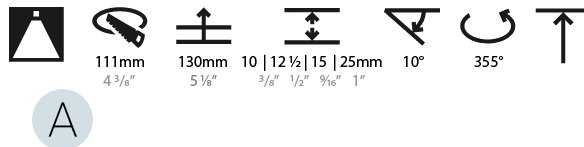

Ø 107mm 4 3/16"