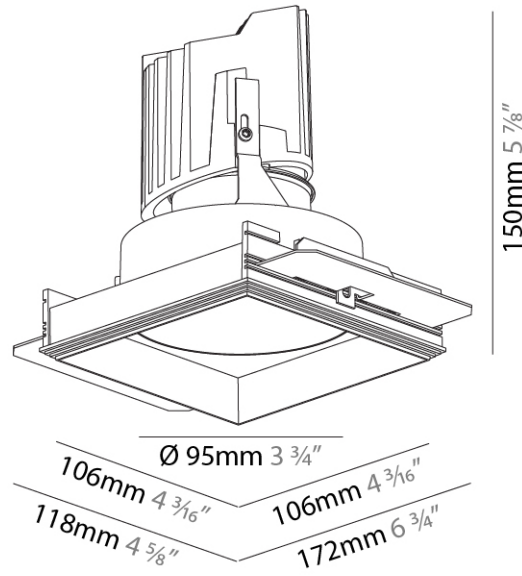

ELECTRICAL

Lamp Type: LED (Zhaga Standard)
Input Wattage (W): 15.5
Total Output Wattage (W): 14.5
Dimming: Tri-Mode (Non-Dimming and Phase Dimming (120Vac only) and 0-10V Dimming)
Driver Included: No
Driver Location: Recessed Housing
Driver Type: Constant Current - Universal
Driver Class: Class 2
Housing: See components
Input Voltage (V): 120 - 277
Constant Current (MA): 500

LED

Number of LEDs: 1
Color Temperature (°K): 2700 / 3000 / 3500 / 4000
Max. Delivered Lumen (lm): 940 / 980 / 1029 / 1050
Nominal Lumen (lm): 1386 / 1438 / 1511 / 1542
CRI: >90 CRI
Efficiency (%): 87.9 / 88.4 / 87.9
Lamp Life (hrs): 50000
Upon Request: RGB-W Tunable White Special Color Temperature Special LED

OPTICAL

Reflector°: 20 / 40 / 60
Upon Request: Special Beam Angles

RATINGS AND CERTIFICATIONS

Available for international specifications by adding 'INT' at the end of the existing Model #. For assistance on 'custom' specifications, contact zteam@zaneen.com. In a constant effort to supply the best product, we reserve the right to change specifications or materials without notice. The most recent specification sheets are found at zaneen.com
IP rating: IP20