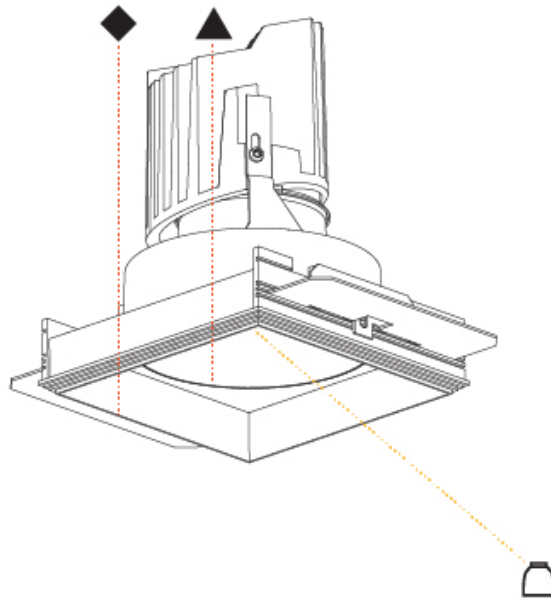

BIONIQ SQUARE DEEP TRIMLESS

A35218-

PROJECT

TYPE

SPECIFIER

QUANTITY

DATE