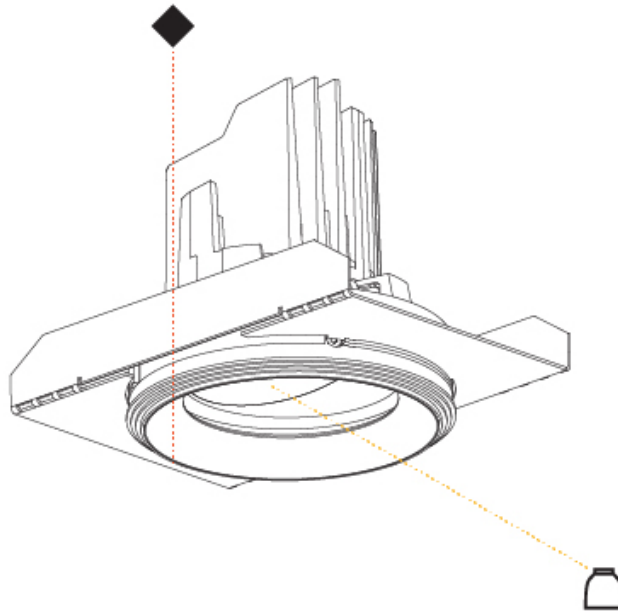

BIONIQ ROUND ADJUSTABLE TRIMLESS

A35179-

PROJECT

TYPE

SPECIFIER

QUANTITY

DATE