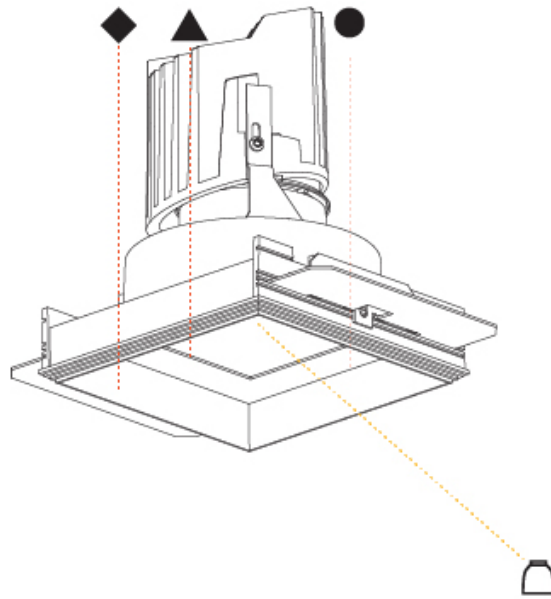

BIONIQ SQUARE DEEP COMFORT TRIMLESS

A35221-

PROJECT	_____
TYPE	_____
SPECIFIER	_____
QUANTITY	_____
DATE	_____