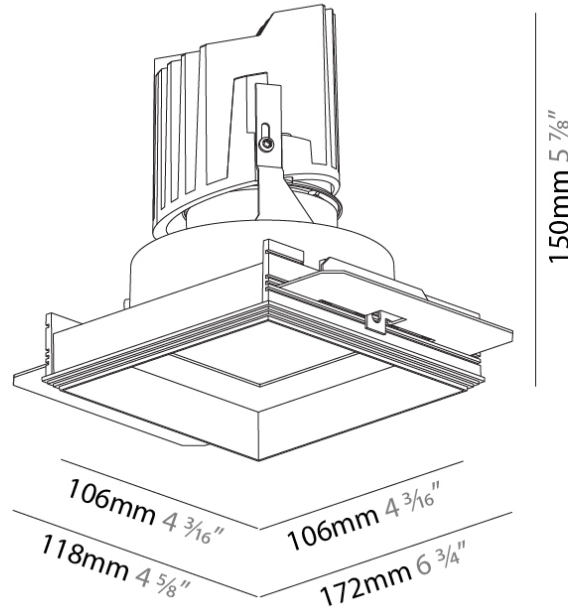

ELECTRICAL

Lamp Type: LED (Zhaga Standard)
Input Wattage (W): 15.5
Total Output Wattage (W): 14.5
Dimming: Tri-Mode (Non-Dimming and Phase Dimming (120Vac only) and 0-10V Dimming)
Driver Included: No
Driver Location: Recessed Housing
Driver Type: Constant Current - Universal
Driver Class: Class 2
Housing: See components
Input Voltage (V): 120 - 277
Constant Current (MA): 500

LED

Number of LEDs: 1
Color Temperature (°K): 2700 / 3000 / 3500 / 4000
Max. Delivered Lumen (lm): 940 / 980 / 1029 / 1050
Nominal Lumen (lm): 1386 / 1438 / 1511 / 1542
CRI: >90 CRI
Efficiency (%): 87.9 / 88.4 / 87.9
Lamp Life (hrs): 50000
Upon Request: RGB-W Tunable White Special Color Temperature Special LED

OPTICAL

Reflector: 20 / 40 / 60
Upon Request: Special Beam Angles

RATINGS AND CERTIFICATIONS

382, F 416-247-9319, www.zaneen.com

Created by Zaneen for North American markets. At the end of the existing Model #. For assistance on 'custom' specifications, contact zteam@zaneen.com. In a constant effort to supply the best product, we reserve the right to change specifications or materials without notice. The most recent specification sheets are found at zaneen.com

IP rating: IP20