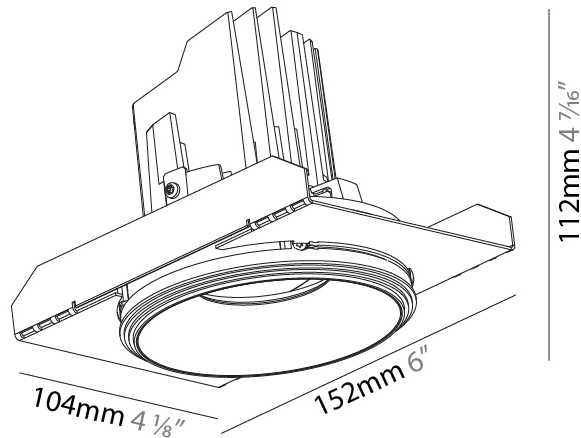

ELECTRICAL

Lamp Type: LED (Zhaga Standard)
Input Wattage (W): 15.5
Total Output Wattage (W): 14.5
Dimming: Tri-Mode (Non-Dimming and Phase Dimming (120Vac only) and 0-10V Dimming)
Driver Included: No
Driver Location: Recessed Housing
Driver Type: Constant Current - Universal
Driver Class: Class 2
Housing: See components
Input Voltage (V): 120 - 277
Constant Current (MA): 500

LED

Number of LEDs: 1
Color Temperature (°K): 2700 / 3000 / 3500 / 4000
Max. Delivered Lumen (lm): 940 / 980 / 1029 / 1050
Nominal Lumen (lm): 1386 / 1438 / 1511 / 1542
CRI: >90 CRI
Efficiency (%): 87.9 / 88.4 / 87.9
Lamp Life (hrs): 50000
Upon Request: RGB-W Tunable White Special Color Temperature Special LED

OPTICAL

Reflector: 20 / 40 / 60
Adjustability: Rotational 355°; Tilt 10°
Upon Request: Special Beam Angles

RATINGS AND CERTIFICATIONS

Zaneen Group Inc. © 2024, T 1800-388-3382, F 416-247-9319, www.zaneen.com
Certified By: Certified for North American Standards
Available for International specifications by adding "INT" at the end of the existing Model #. For assistance on 'custom' specifications, contact zteam@zaneen.com.
IP Rating: IP20
If a conflict occurs to supply the best product, we reserve the right to change specifications or materials without notice. The most recent specification sheets are found at zaneen.com