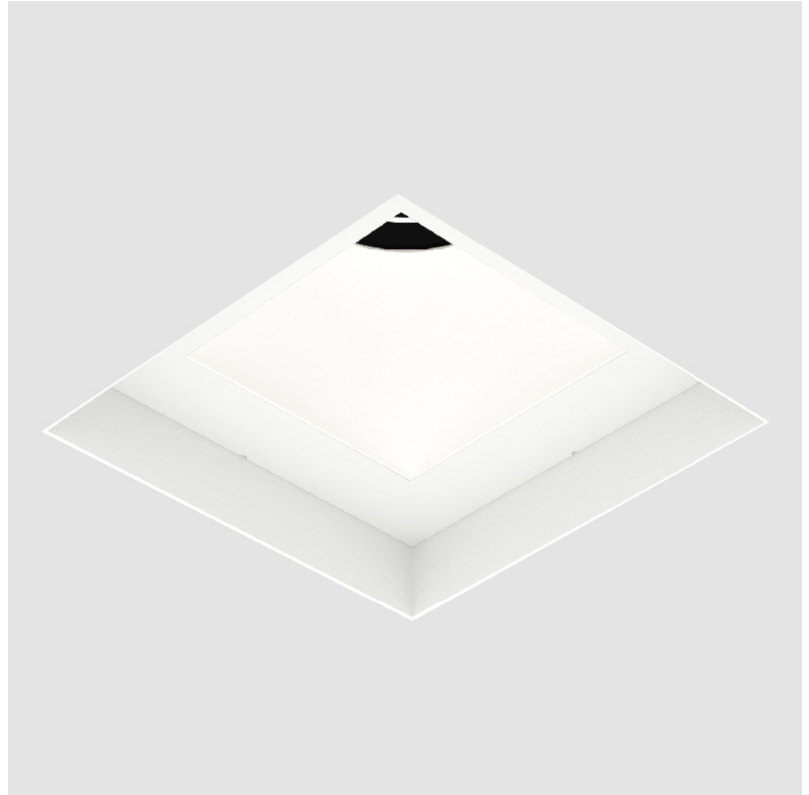

ELECTRICAL

Lamp Type: LED (Zhaga Standard)
Input Wattage (W): 15.5
Total Output Wattage (W): 14.5
Dimming: Tri-Mode (Non-Dimming and Phase Dimming (120Vac only) and 0-10V Dimming)
Driver Included: No
Driver Location: Recessed Housing
Driver Type: Constant Current - Universal
Driver Class: Class 2
Housing: See components
Input Voltage (V): 120 - 277
Constant Current (MA): 500

LED

Number of LEDs: 1
Color Temperature (°K): 2700 / 3000 / 3500 / 4000
Max. Delivered Lumen (lm): 940 / 980 / 1029 / 1050
Nominal Lumen (lm): 1386 / 1438 / 1511 / 1542
CRI: >90 CRI
Efficiency (%): 87.9 / 88.4 / 87.9
Lamp Life (hrs): 50000
Upon Request: RGB-W Tunable White Special Color Temperature Special LED

OPTICAL

Reflector: 20 / 40 / 60
Upon Request: Special Beam Angles

RATINGS AND CERTIFICATIONS

382, F 416-247-9319, www.zaneen.com

Created by Zaneen for North American markets. At the end of the existing Model #. For assistance on 'custom' specifications, contact zteam@zaneen.com. In a constant effort to supply the best product, we reserve the right to change specifications or materials without notice. The most recent specification sheets are found at zaneen.com

IP rating: IP20