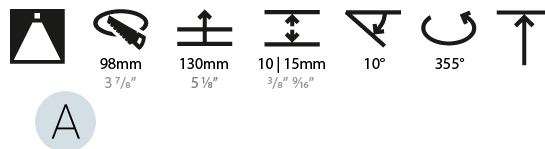

PHYSICAL

Shape: Round
Diameter (mm): 107
Diameter (in): 4 3/16
Height (mm): 112
Height (in): 4 7/16
Ceiling Thickness (mm): 10 / 12.5 / 15
Ceiling Thickness (in): 3/8 or 1/2 or 9/16
Min. Recessing Depth (mm): 130
Min. Recessing Depth (in): 5 1/8
Light Distribution: Adjustable / Downlight
Weight (kg): 0.485
Weight (lbs): 1.07
Fixture Finish: SSR / BKV / CWI / CRY / HAB / LAG / UFT / ITA / RUA / RUR / MIC / FTG / MYG / TWT / LOD / PUS / FRO / FUP / KIA / POP / BLS / SPG / MEY / GOH / GUM / CHC / COM / ABZ / JAG / OBR / MOS / ROR
Fixture Material: Aluminum Die Cast
Cut-out Measurements: 98mm / 3 7/8"

ELECTRICAL

Lamp Type: LED (Zhaga Standard)
Input Wattage (W): 15.5
Total Output Wattage (W): 13
Dimming: Tri-Mode (Non-Dimming and Phase Dimming (120Vac only) and 0-10V Dimming)
Driver Included: No
Driver Location: Recessed Housing
Driver Type: Constant Current - Universal
Driver Class: Class 2
Housing: See components
Input Voltage (V): 120 - 277
Constant Current (MA): 500

LED

Number of LEDs: 1
Color Temperature (°K): 2700 / 3000 / 3500 / 4000
Max. Delivered Lumen (lm): 940 / 980 / 1029 / 1050
Nominal Lumen (lm): 1386 / 1438 / 1511 / 1542
CRI: >90 CRI
Lamp Life (hrs): 50000

OPTICAL

Reflector: 20 / 40 / 60
Adjustability: Rotational 355°, Tilt 10°

RATINGS AND CERTIFICATIONS

Certified By: Certified for North American Standards
IP rating: IP20